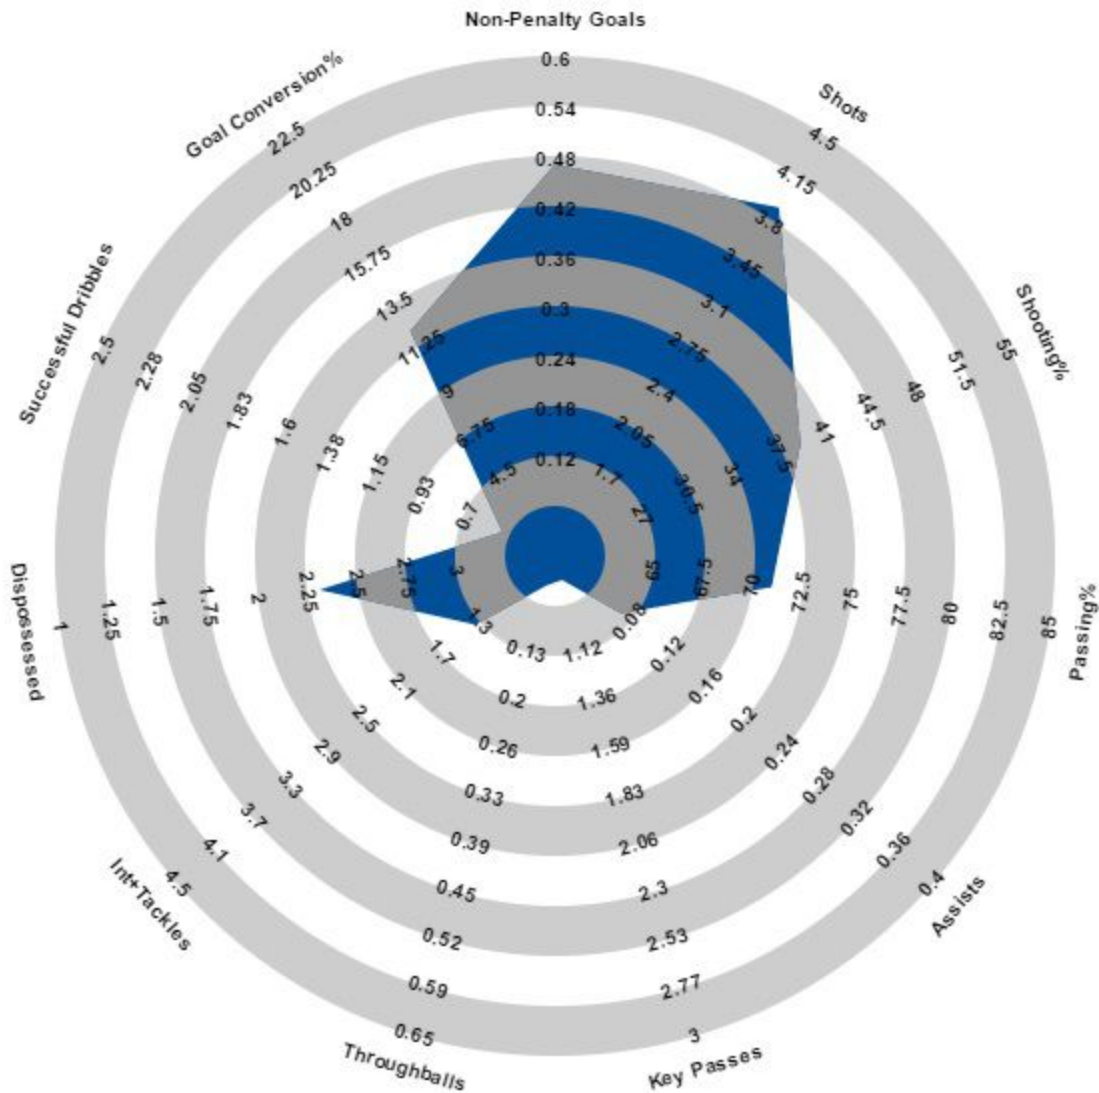

All units in per 90
Time played: 27.71 90s

Charlie Austin

Queens Park Rangers

Season: 2013-14
Age: 24

NPG	Sh	SH%	P%	As	
0.47	3.9	38.89	70.94	0.07	
KP	TB	I+T	Dis	Drib	GCon
0.72	0.04	1.34	2.31	0.51	12.04

AM/FWD Template