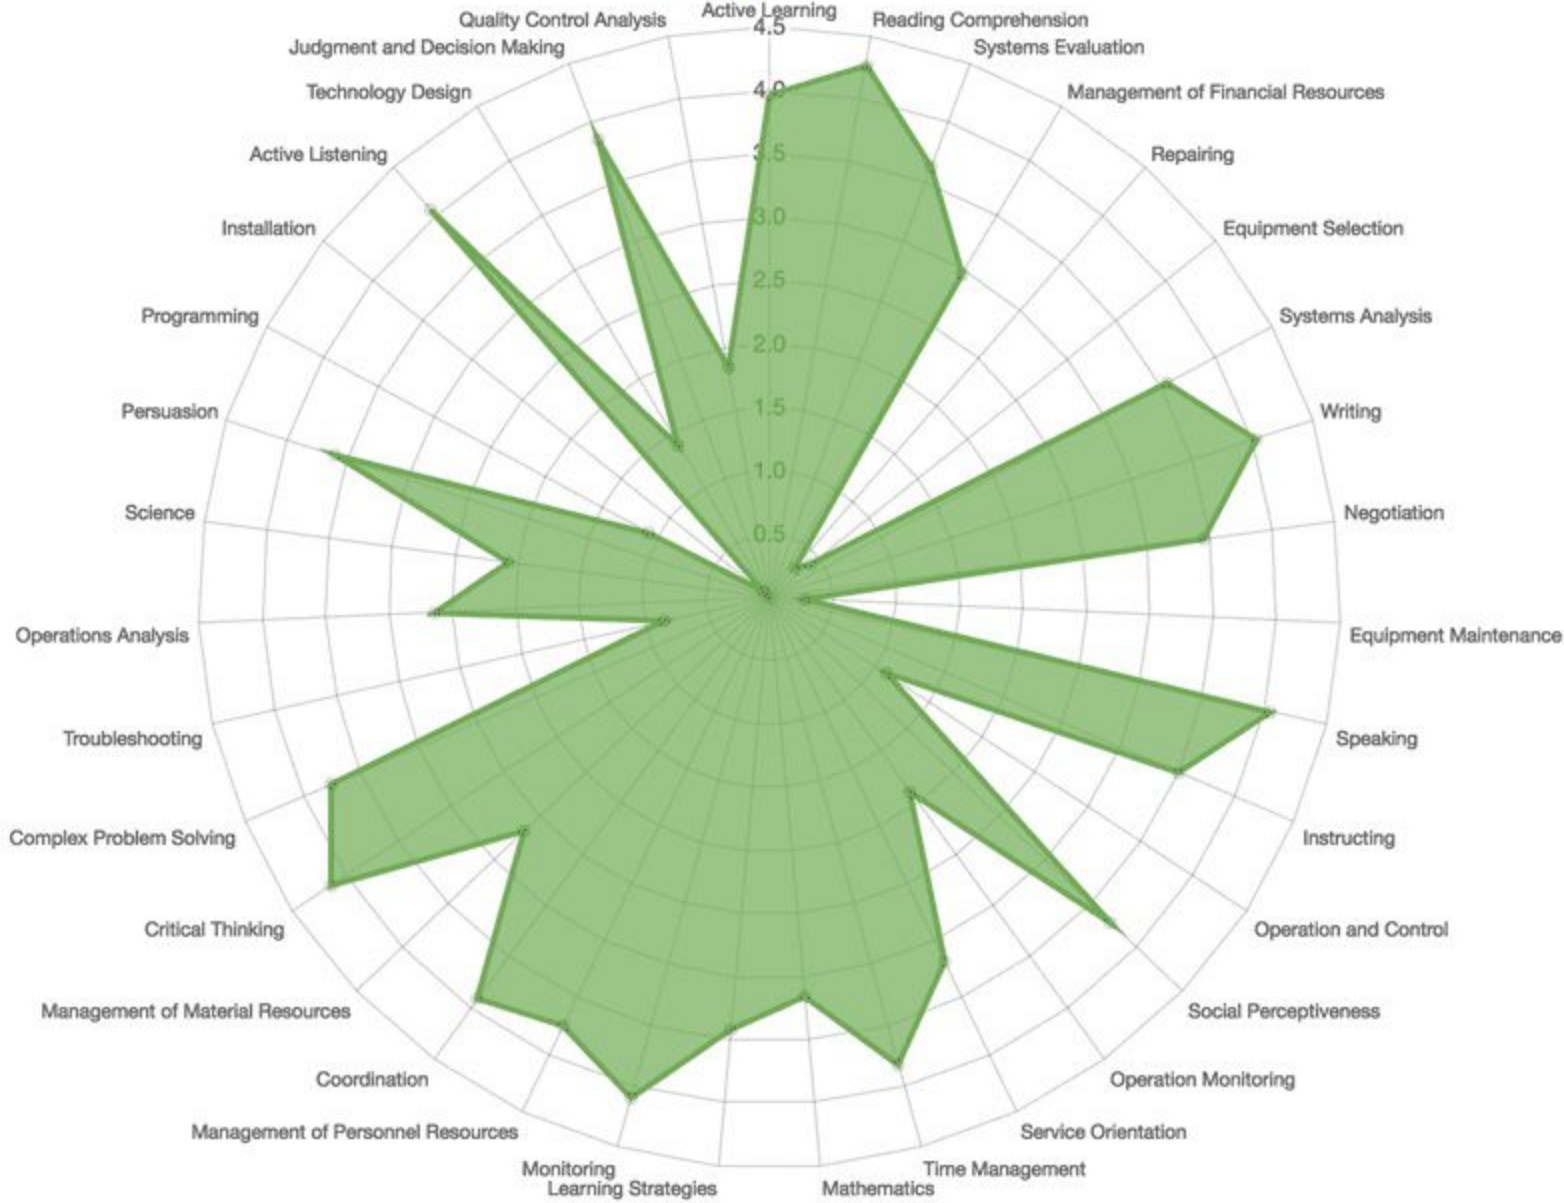

skill\_name

Group: skill\_name Metric: value (Sum)